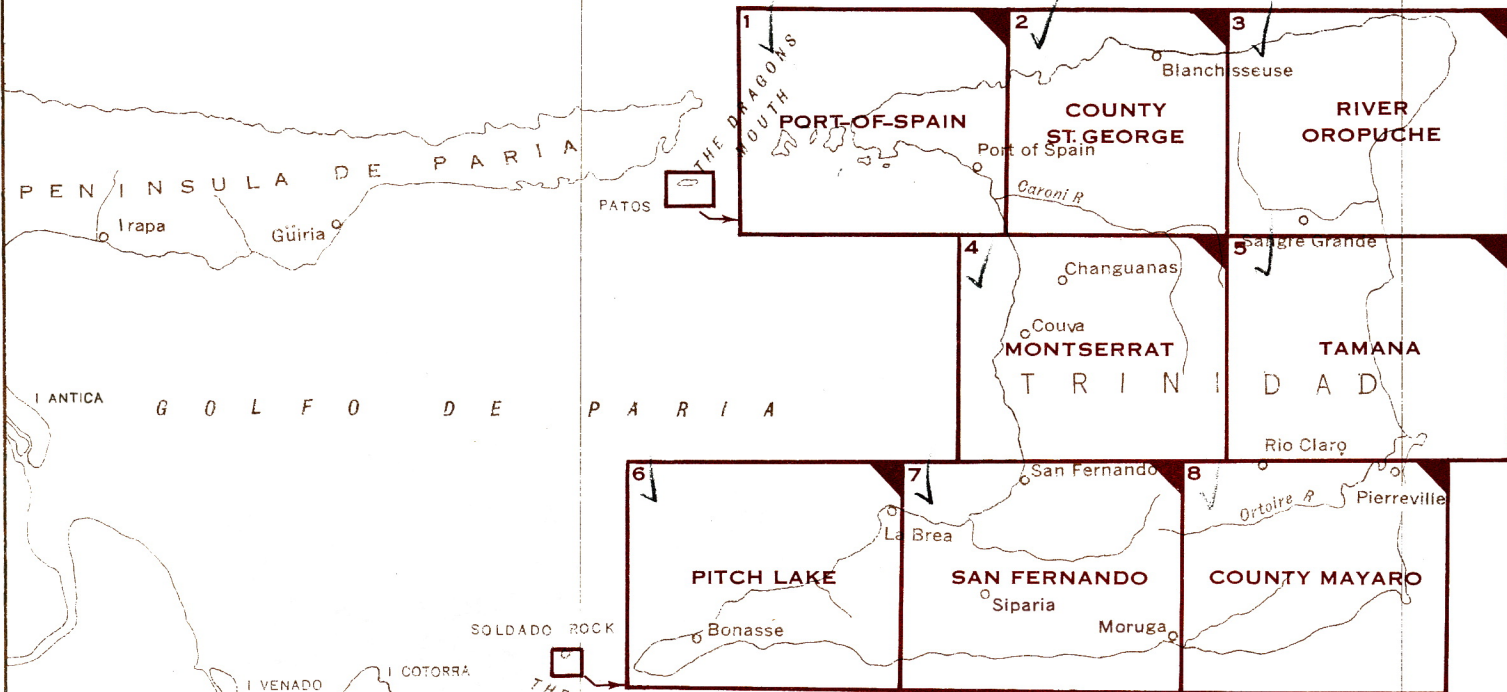

62°

61°

60°

11°

11°

10°

10°

C A R I B B E A N S E A

A T L A N T I C

O C E A N

INDEX MAP  
of  
**TRINIDAD 1:62,500**

A.M.S. E742

Published by  
ARMY MAP SERVICE

MAPS IN STOCK

MAPS NOT IN STOCK

62°

# TRINIDAD 1:62,500

A.M.S. E742

SHEET NAME	SHEET NUMBER	KEY NUMBER
✓ COUNTY MAYARO	8	1 0 2 4 2 8
✓ COUNTY ST. GEORGE	2	1 0 2 4 2 2
✓ MONTSERRAT	4	1 0 2 4 2 4
✓ PITCH LAKE	6	1 0 2 4 2 6
✓ PORT-OF-SPAIN	1	1 0 2 4 2 1
✓ RIVER OROPUCHE	3	1 0 2 4 2 3
✓ SAN FERNANDO	7	1 0 2 4 2 7
✓ TAMANA	5	1 0 2 4 2 5